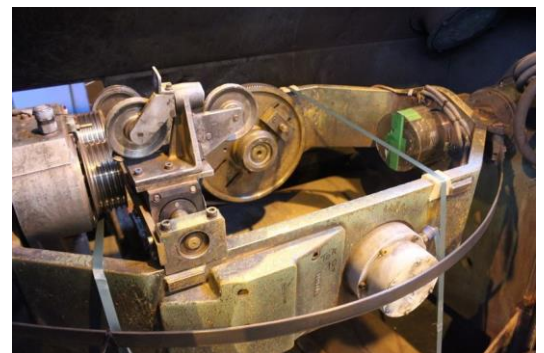

www.gauderonline.com